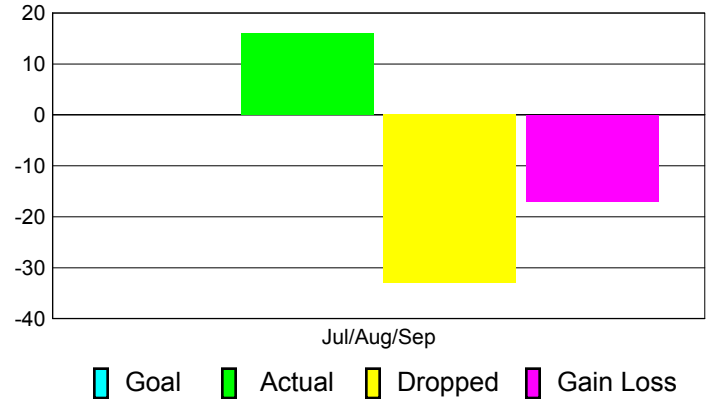

Membership Results 2012-2013

Goal, New, Dropped, Gain/Loss

Comparison of Membership Gain/Loss

Current Year Compared to the Previous Year