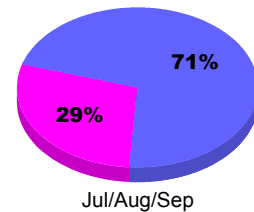

Membership Results
2012-2013

Membership
2011-2012

Month	Net Memb Goal	Actual New Memb	Actual Dropped Memb	Gain/Loss of Memb	Gain/Loss of Memb
Jul/Aug/Sep	0	16	-33	-17	-10
Totals	0	16	-33	-17	-10

Membership Results 2012-2013

Goal, New, Dropped, Gain/Loss

Comparison of Membership Gain/Loss

Current Year Compared to the Previous Year

Gender Comparison 2012-2013

Jul/Aug/Sep

■ Male ■ Female